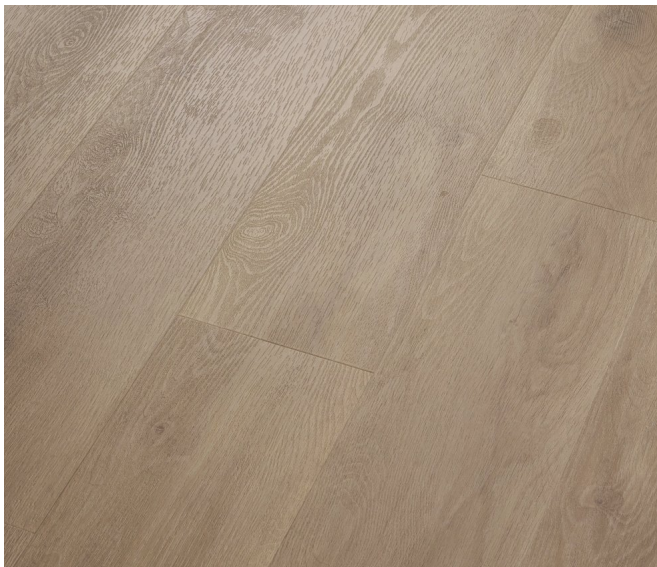

Meadow

Ocjena: Nije još ocijenjeno

Cijena

€49.57

[Postavite pitanje o ovom proizvodu](#)

Opis

Features

100% waterproof

Wear resistant

Petproof

Installation on any surface

Extremely stable

Product details

Product Name: MEADOW
Reference number: 50 LVP 804
Collection: Naturals 1200 Series
Core: Sound Core®
Underlayment: Attached Cork